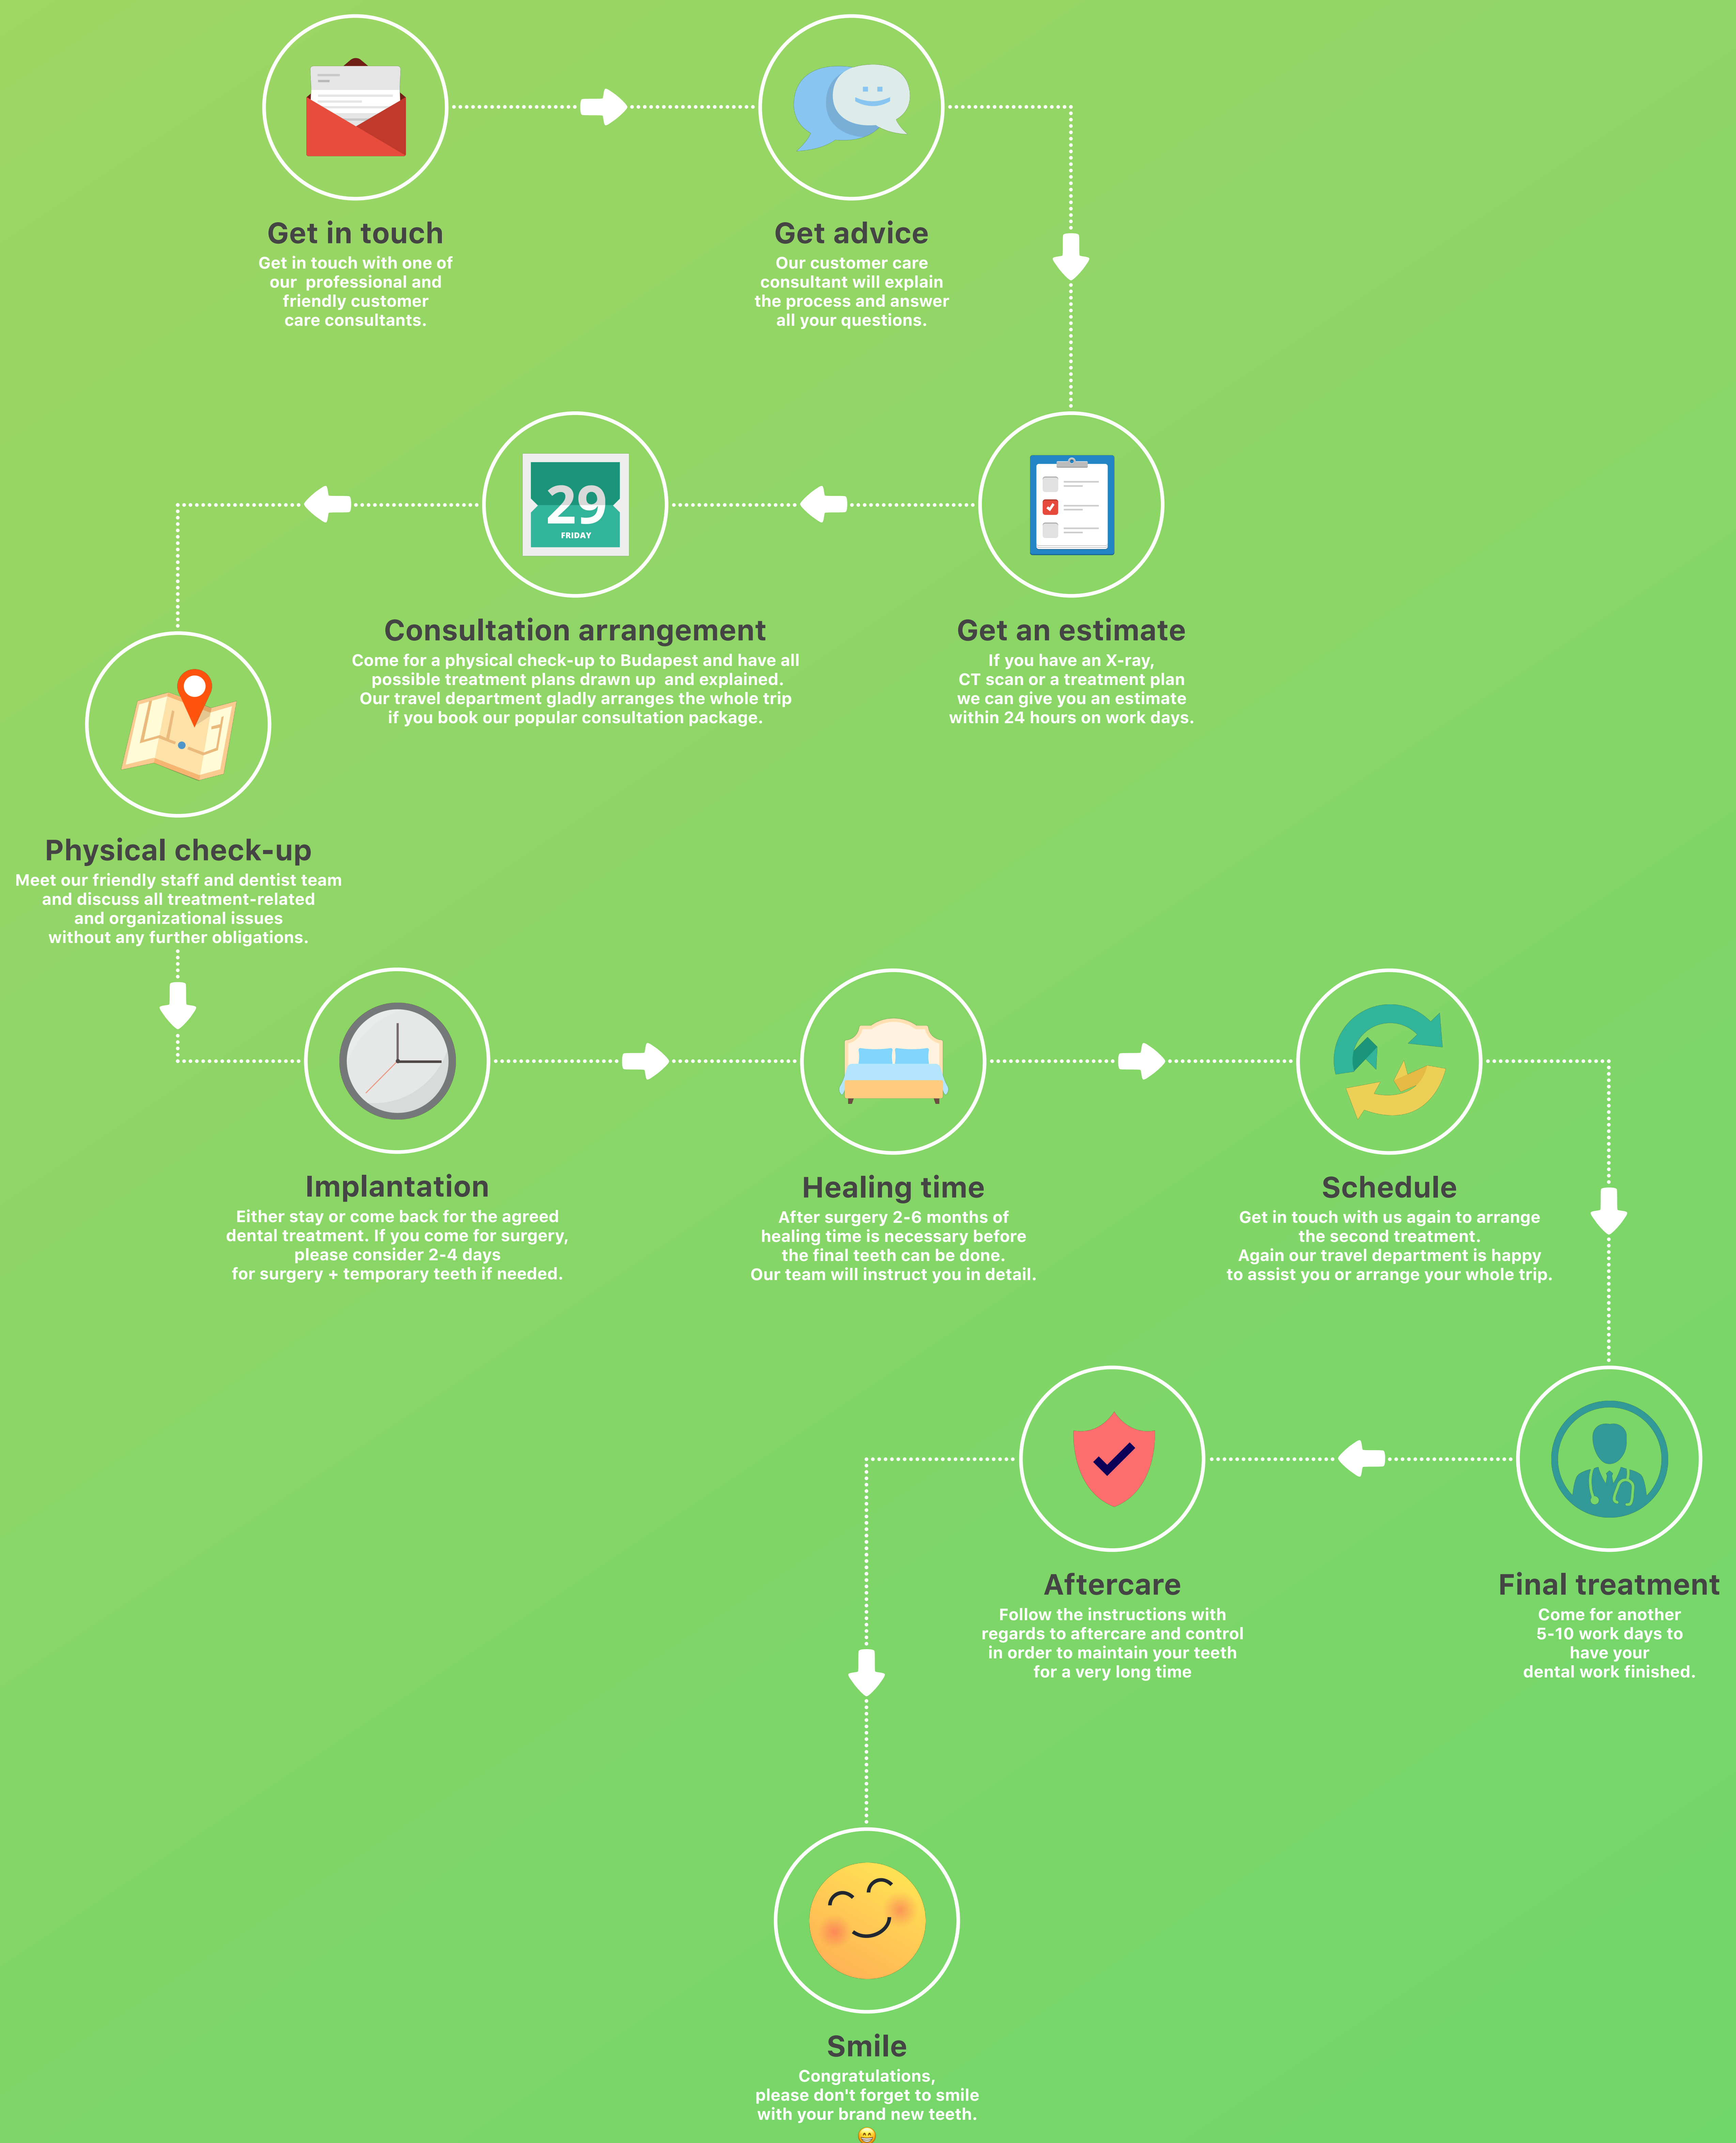

The way to your new smile

EVERGREEN DENTAL
MORE THAN DENTISTRY

info@evergreendental.co.uk

+44 20 38 075 152