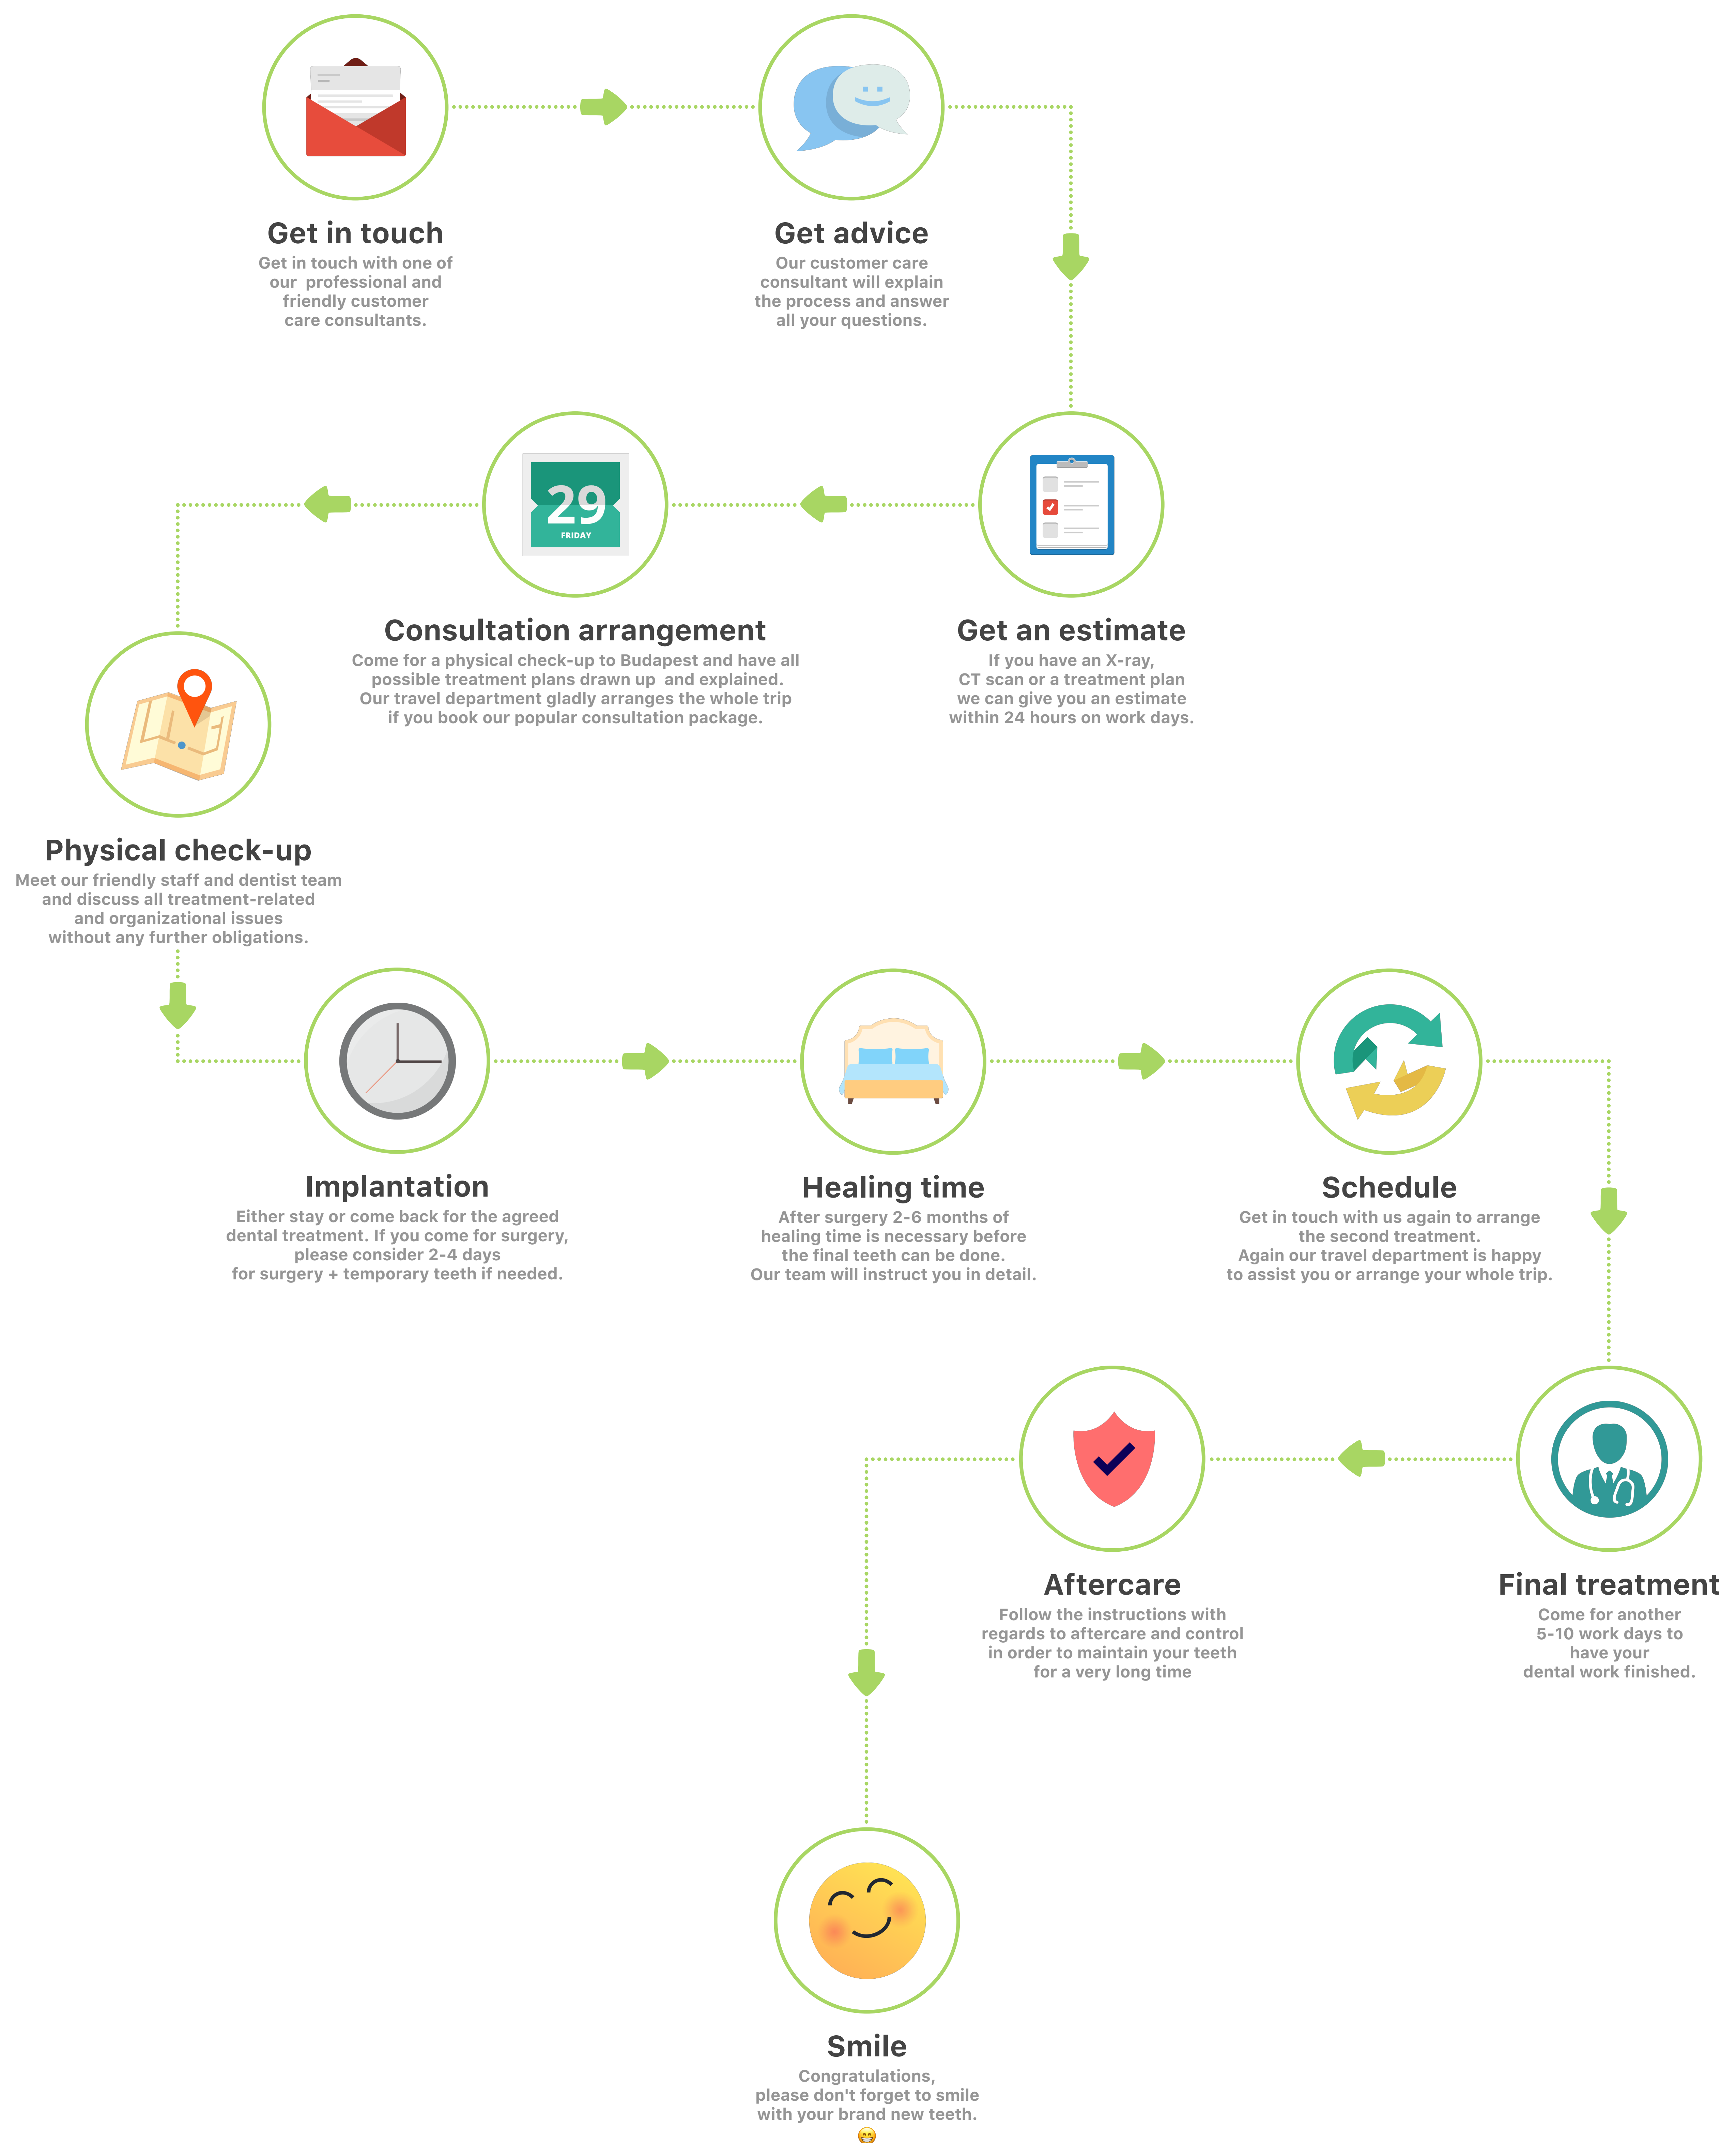

# The way to your new smile

**EVERGREEN DENTAL**  
MORE THAN DENTISTRY

[info@evergreendental.co.uk](mailto:info@evergreendental.co.uk)

+44 20 38 075 152